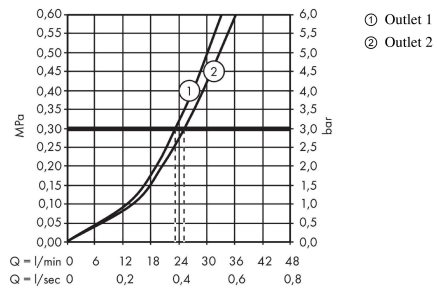

ShowerSelect S
Thermostat for concealed installation for 2 functions
 Finish: **Matt Black** Article Number: **15743670**

Description

product features

- 2 functions
- thermostat cartridge, Start/stop valve to operate the functions
- Select push-button on/off control for 2 outlets
- simultaneous use of several outlets
- maximum flow rate at 3 bar: 29,7 l/min
- flow rate upper outlet: 25 l/min
- flow rate lower outlet: 23 l/min
- flow rate by simultaneous use of all outlets: 29,7 l/min
- min. operating pressure: 1 bar
- max. operating pressure: 10 bar
- safety stop at 40 °C
- temperature limitation adjustable
- thermostat is delivered with buttons hand shower and Rain large
- connection type: basic set

Technology

Design awards

Product image

Scale drawing

ShowerSelect S
Thermostat for concealed installation for 2 functions
 Finish: **Matt Black** Article Number: **15743670**

Flowchart

ShowerSelect S
Thermostat for concealed installation for 2 functions
 Finish: **Matt Black** Article Number: **15743670**

Exploded Drawing

Year of production: >06/20

ShowerSelect S
Thermostat for concealed installation for 2 functions
 Finish: **Matt Black** Article Number: **15743670**

Spare part list

Year of production: >06/20