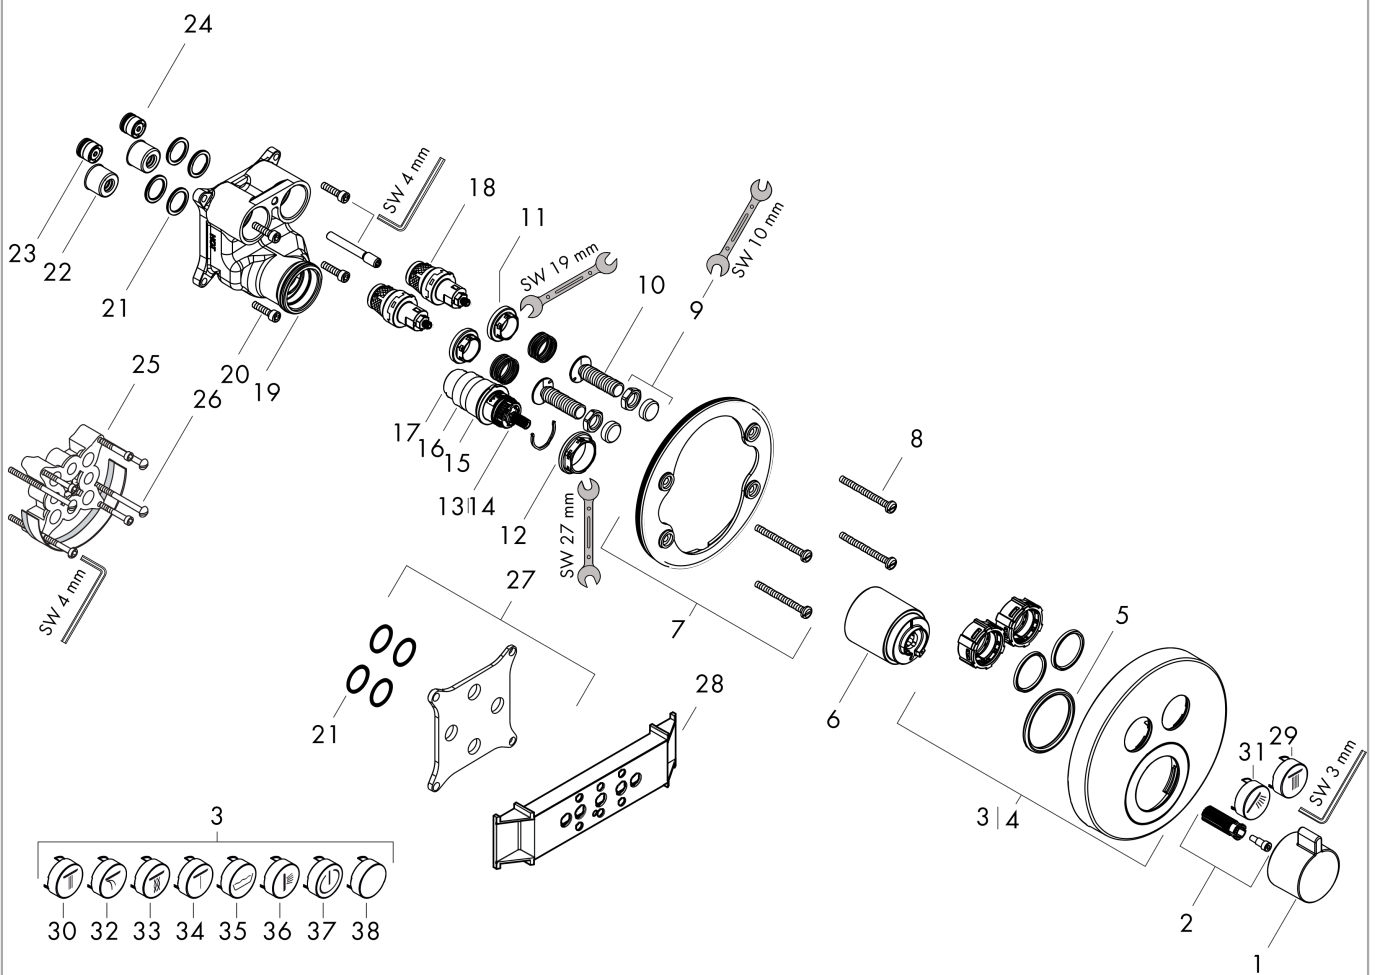

ShowerSelect S
Thermostat for concealed installation for 2 functions
Finish: **Matt Black** Article Number: **15743670**

Exploded Drawing

Year of production: >06/20

ShowerSelect S
Thermostat for concealed installation for 2 functions
Finish: **Matt Black** Article Number: **15743670**

Spare part list

Year of production: >06/20

Pos.	Description	Article Number	PC	PU
1	handle for thermostat	92215670	61	1
2	handle fixing set	95843000	3	1
3	escutcheon Ø 150 mm	92325670	61	1
4	escutcheon for exchanged connections	92391XXX	13	-
5	O-ring 44x4	98471000	3	1
6	sleeve	92216670	58	1
7	holder for escutcheon	98793000	9	1
8	set of fixing screws	96454000	3	1
9	nut and flange	92696000	5	1
10	Select-adapter	92219000	2	1
11	nut	98368000	4	1
12	nut	98913000	6	1
13	thermostat cartridge	98282000	14	1
14	cartridge for exchanged connections	92373000	18	1
15	O-ring 20x1,5	98197000	1	1
16	O-ring 25x1,5	98146000	1	1
17	O-ring 25x2,5	92146000	3	1
18	shut off unit	95758000	14	1
19	O-ring 36x2	98156000	1	1
20	set of screws	96525000	3	1
21	O-ring 16x2	98133000	1	1
22	noise reduction	94073000	7	1
23	non return valve (pressure-resistant up to 2 MPa)	92594000	5	1
24	non return valve	97980000	5	1
25	extension 25 mm	13595000	99	1
26	set of fixing screws	97747000	1	1
27	compensation set 1°	95521000	16	1
28	fit-up aid	92540000	99	1
29	symbol head shower Rain large	93571670	53	1
30	symbol head shower Rain small	93572670	53	1
31	symbol handshower	93573670	53	1
32	symbol Flood jet	93574670	53	1
33	symbol Whirl	93575670	53	1
34	symbol Mono	93576670	53	1
35	symbol tub	93577670	53	1
36	symbol body shower	93578670	53	1
37	symbol ON/OFF	93579670	53	1
38	pushbutton	93955XXX	6	-