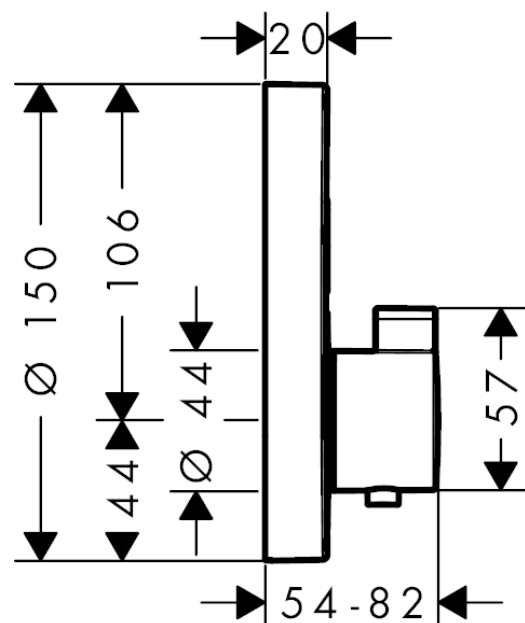

ShowerSelect S
Thermostat for concealed installation for 2 functions
 Finish: **Matt Black** Article Number: **15743670**

Description

product features

- 2 functions
- thermostat cartridge, Start/stop valve to operate the functions
- Select push-button on/off control for 2 outlets
- simultaneous use of several outlets
- maximum flow rate at 3 bar: 29,7 l/min
- flow rate upper outlet: 25 l/min
- flow rate lower outlet: 23 l/min
- flow rate by simultaneous use of all outlets: 29,7 l/min
- min. operating pressure: 1 bar
- max. operating pressure: 10 bar
- safety stop at 40 °C
- temperature limitation adjustable
- thermostat is delivered with buttons hand shower and Rain large
- connection type: basic set

Technology

Design awards

Product image

Scale drawing

ShowerSelect S
Thermostat for concealed installation for 2 functions
 Finish: **Matt Black** Article Number: **15743670**

Flowchart

ShowerSelect S
Thermostat for concealed installation for 2 functions
 Finish: **Matt Black** Article Number: **15743670**

Exploded Drawing

Year of production: >06/20

ShowerSelect S
Thermostat for concealed installation for 2 functions
 Finish: **Matt Black** Article Number: **15743670**

Spare part list

Year of production: >06/20